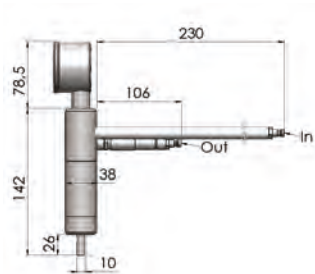

All dimensions in mm.

GA design

GA models feature a separate outlet connection for ducting the exhaust air which leads to improved performance at low speed and results in reduced noise levels. Discharging the exhaust air also enables the use in clean rooms.