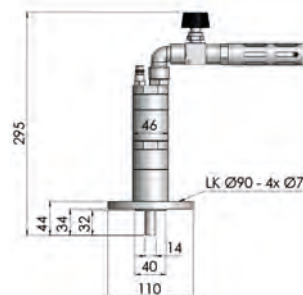

650 rpm

200 rpm

9.4 Nm

Ex II 2G Ex h IIC T5 Gb

40 26446 00507 8

**AFR models**

AFR series stirring units are fitted with a 2" bunghole adapter to unscrew on 200 L DIN standard industrial drums and a connection coupling VK 14x14 mm.