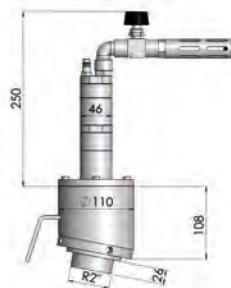

650 rpm

200 rpm

9.4 Nm

Ex II 2G Ex h IIC T5 Gb

40 26446 00507 8

**AFR models**

AFR series stirring units are fitted with a 2" bunghole adapter to unscrew on 200 L DIN standard industrial drums and a connection coupling VK 14x14 mm.