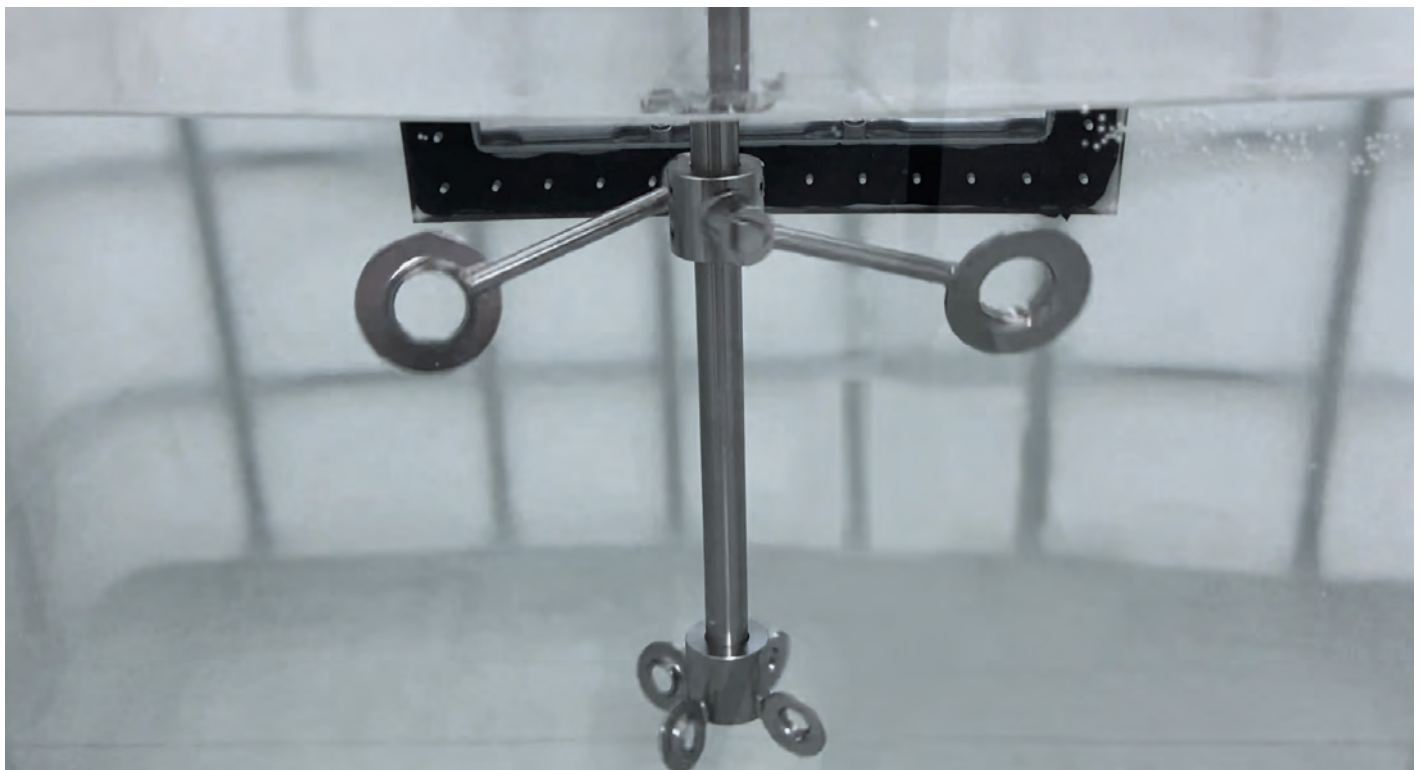

Swing-out stirring system BuddeMix SW

Types of mixing

- Homogenising
- Suspending
- Heat exchange

Flow type

Dynamic flow

Characteristics

No shear forces, little air inclusion.

For low to high viscosity fluids.

Foldable swing-out system to fit into small container openings (drums, IBC).

Speed range

Low to medium speed operations

Suitable stirrers

PM 64/30 and PM 64/65 model series with connection coupling VK 14

PM 120/300 and PM 120/600 model series with connection coupling VK 19

Type	Material	Length	Stirrer Ø	Ø folded	Shaft Ø	Code-No.
BuddeMix SW 4	1.4404	750 mm	300 mm	44 mm	14 mm	40 26446 00574 0
BuddeMix SW 2	1.4404	1000 mm	400 mm	78 mm	25 mm	40 26446 00539 9
BuddeMix SW 3	1.4404	1000 mm	500 mm	100 mm	25 mm	40 26446 00540 5
Residue paddle	1.4404	-	138 mm	-	-	40 26446 00513 9