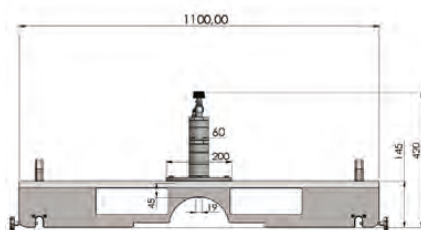

Type	PMC 120/300
Viscosity	150000 mPas
Volume	1500 L
Power output	1.2 kW
No-load speed	300 rpm
Minimum operation speed	50 rpm
Torque	63 Nm
ATEX	II 1/2G Ex h IIB T4 Ga/Gb
Code-No.	40 26446 00810 0

All technical data pertaining to 6 bar. Viscosity data to be considered as guidelines.