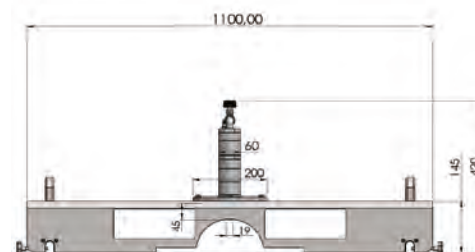

Type	PMC 120/600
Viscosity	100000 mPas
Volume	1500 L
Power output	1.2 kW
No-load speed	600 rpm
Minimum operation speed	150 rpm
Torque	38 Nm
ATEX	II 1/2G Ex h IIB T4 Ga/Gb
Code-No.	40 26446 00811 6

All technical data pertaining to 6 bar. Viscosity data to be considered as guidelines.