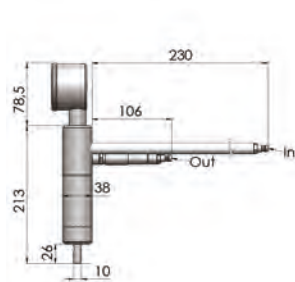

All dimensions in mm.

GA design

GA models feature a separate outlet connection for ducting the exhaust air which leads to improved performance at low speed and results in reduced noise levels. Discharging the exhaust air also enables the use in clean rooms.